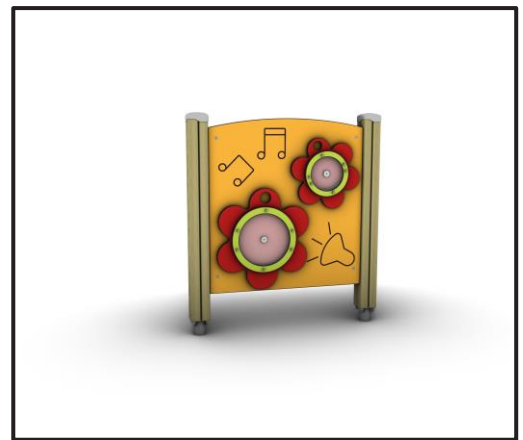

H006

Interactive Playground Equipment

INFORMATION ABOUT PRODUCT

Minimum Space	400x315x290 cm
Impact Protection net	10,55 m ²
Dimensions	100x15 cm
Overall Height	110 cm
Free falling height	<60 cm
Foundations	2 pcs
Availability of spare parts	YES
Product complies with EN 1176	YES
Age range	1,5-14
Amount of users	2

MATERIALS

- Posts: Laminated pine wood 95x95mm / Hot Dip Galvanized and powder coated Steel
- Post cups made of Fiber - Reinforced Plastic
- Panels: HPL 12mm (EXT)
- Metal Parts (colored): Hot Dip Galvanized and powder coated Steel
- Metal Parts (non - colored): Hot Dip Galvanized (plain) or Stainless Steel (304 / 316L)
- All other plastic elements: Fiber reinforced plastic
- Fasteners: Electroplated coated or Stainless Steel (304 / 316L)