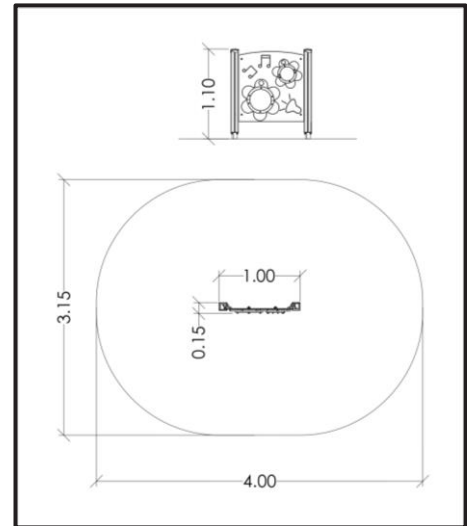

H006

Interactive Playground Equipment

INFORMATION ABOUT PRODUCT

Minimum Space	400x315x290 cm
Impact Protection net	10,55 m ²
Dimensions	100x15 cm
Overall Height	110 cm
Free falling height	<60 cm
Foundations	2 pcs
Availability of spare parts	YES
Product complies with EN 1176	YES
Age range	1,5-14
Amount of users	2

MATERIALS

- Posts: Laminated pine wood 95x95mm / Hot Dip Galvanized and powder coated Steel
- Post cups made of Fiber - Reinforced Plastic
- Panels: HPL 12mm (EXT)
- Metal Parts (colored): Hot Dip Galvanized and powder coated Steel
- Metal Parts (non - colored): Hot Dip Galvanized (plain) or Stainless Steel (304 / 316L)
- All other plastic elements: Fiber reinforced plastic
- Fasteners: Electroplated coated or Stainless Steel (304 / 316L)