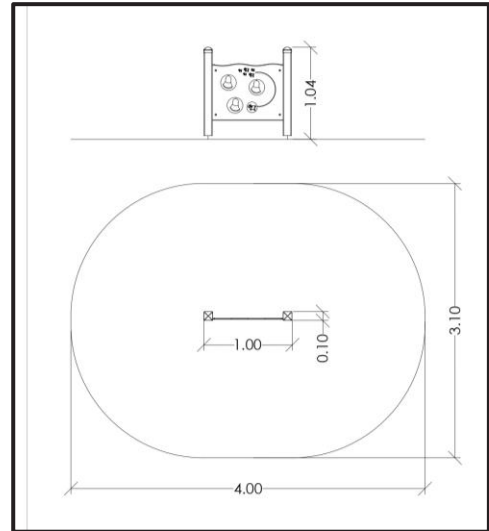

### INFORMATION ABOUT PRODUCT

Minimum Space	400x310x284 cm
Impact Protection net	10,50 m <sup>2</sup>
Dimensions	100x10 cm
Overall Height	104 cm
Free falling height	<60 cm
Foundations	2 pcs
Availability of spare parts	YES
Product complies with EN 1176	YES
Age range	1,5-14
Amount of users	2

### MATERIALS

- Posts: Laminated pine wood 95x95mm / Hot Dip Galvanized and powder coated Steel
- Post cups made of Fiber - Reinforced Plastic
- Panels: HPL 12mm (EXT)
- Metal Parts (colored): Hot Dip Galvanized and powder coated Steel
- Metal Parts (non - colored): Hot Dip Galvanized (plain) or Stainless Steel (304 / 316L)
- All other plastic elements: Fiber reinforced plastic
- Fasteners: Electroplated coated or Stainless Steel (304 / 316L)