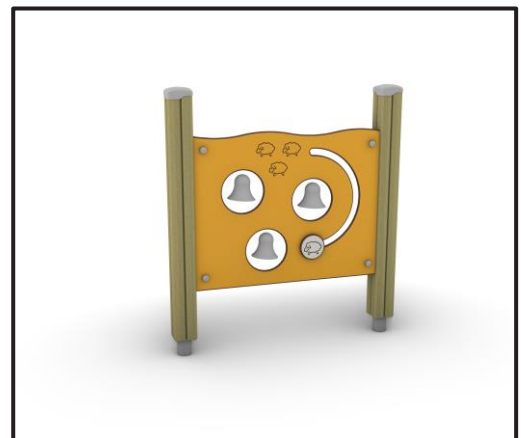

### INFORMATION ABOUT PRODUCT

Minimum Space	400x310x284 cm
Impact Protection net	10,50 m <sup>2</sup>
Dimensions	100x10 cm
Overall Height	104 cm
Free falling height	<60 cm
Foundations	2 pcs
Availability of spare parts	YES
Product complies with EN 1176	YES
Age range	1,5-14
Amount of users	2

### MATERIALS

- Posts: Laminated pine wood 95x95mm / Hot Dip Galvanized and powder coated Steel
- Post cups made of Fiber - Reinforced Plastic
- Panels: HPL 12mm (EXT)
- Metal Parts (colored): Hot Dip Galvanized and powder coated Steel
- Metal Parts (non - colored): Hot Dip Galvanized (plain) or Stainless Steel (304 / 316L)
- All other plastic elements: Fiber reinforced plastic
- Fasteners: Electroplated coated or Stainless Steel (304 / 316L)