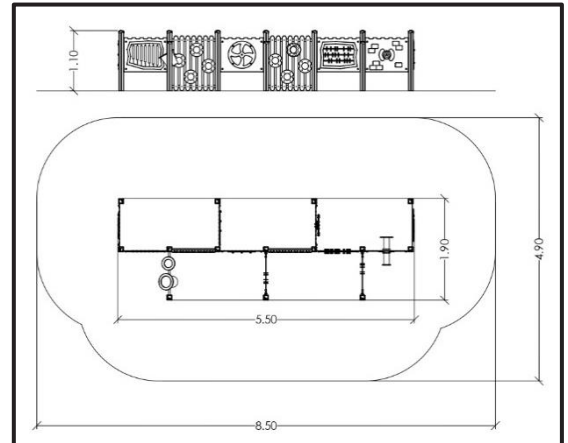

G421

Interactive Playground Equipment “Interactive Wall”

INFORMATION ABOUT PRODUCT

Minimum Space	850x490x290 cm
Impact Protection net	37,3 m ²
Dimensions	550x190 cm
Overall Height	110 cm
Free falling height	<60 cm
Foundations	14 pcs
Availability of spare parts	YES
Product complies with EN 1176	YES
Age range	1,5-14
Amount of users	23

MATERIALS

- Posts: Laminated pine wood 95x95mm / Hot Dip Galvanized and powder coated Steel
- Post cups made of Fiber - Reinforced Plastic
- Panels: HPL 12mm (EXT)
- Metal Parts (colored): Hot Dip Galvanized and powder coated Steel
- Metal Parts (non - colored): Hot Dip Galvanized (plain) or Stainless Steel (304 / 316L)
- All other plastic elements: Fiber reinforced plastic
- Fasteners: Electroplated coated or Stainless Steel (304 / 316L)