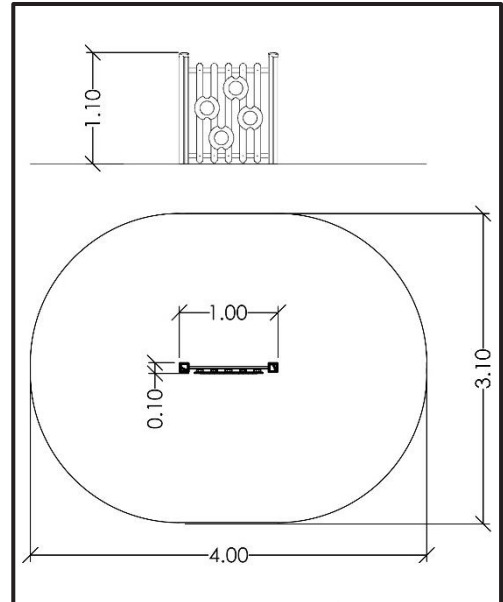

G420

Interactive Playground Equipment “Materials Panel”

INFORMATION ABOUT PRODUCT

Minimum Space	400x310x290 cm
Impact Protection net	10,5 m ²
Dimensions	100x10 cm
Overall Height	110 cm
Free falling height	<60 cm
Foundations	2 pcs
Availability of spare parts	YES
Product complies with EN 1176	YES
Age range	1,5-14
Amount of users	2

MATERIALS

- Posts: Laminated pine wood 95x95mm / Hot Dip Galvanized and powder coated Steel
- Post cups made of Fiber - Reinforced Plastic
- Panels: HPL 12mm (EXT)
- Metal Parts (colored): Hot Dip Galvanized and powder coated Steel
- Metal Parts (non - colored): Hot Dip Galvanized (plain) or Stainless Steel (304 / 316L)
- All other plastic elements: Fiber reinforced plastic
- Fasteners: Electroplated coated or Stainless Steel (304 / 316L)