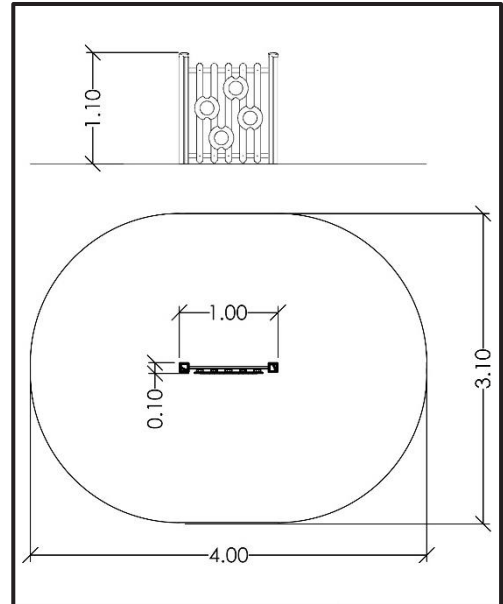

G419

Interactive Playground Equipment “Colors”

INFORMATION ABOUT PRODUCT

Minimum Space	400x310x290 cm
Impact Protection net	10,5 m ²
Dimensions	100x10 cm
Overall Height	110 cm
Free falling height	<60 cm
Foundations	2 pcs
Availability of spare parts	YES
Product complies with EN 1176	YES
Age range	1,5-14
Amount of users	2

MATERIALS

- Posts: Laminated pine wood 95x95mm / Hot Dip Galvanized and powder coated Steel
- Post cups made of Fiber - Reinforced Plastic
- Panels: HPL 12mm (EXT)
- Metal Parts (colored): Hot Dip Galvanized and powder coated Steel
- Metal Parts (non - colored): Hot Dip Galvanized (plain) or Stainless Steel (304 / 316L)
- All other plastic elements: Fiber reinforced plastic
- Fasteners: Electroplated coated or Stainless Steel (304 / 316L)