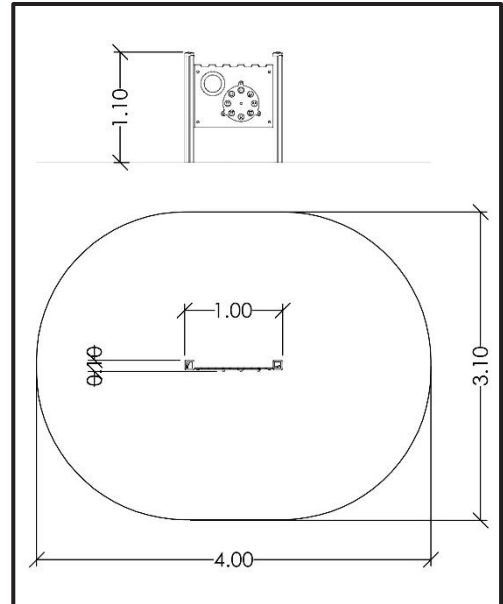

### INFORMATION ABOUT PRODUCT

Minimum Space	400x310x290 cm
Impact Protection net	10,5 m <sup>2</sup>
Dimensions	100x10 cm
Overall Height	110 cm
Free falling height	<60 cm
Foundations	2 pcs
Availability of spare parts	YES
Product complies with EN 1176	YES
Age range	1,5-14
Amount of users	2

### MATERIALS

- Posts: Laminated pine wood 95x95mm / Hot Dip Galvanized and powder coated Steel
- Post cups made of Fiber - Reinforced Plastic
- Panels: HPL 12mm (EXT)
- Metal Parts (colored): Hot Dip Galvanized and powder coated Steel
- Metal Parts (non - colored): Hot Dip Galvanized (plain) or Stainless Steel (304 / 316L)
- All other plastic elements: Fiber reinforced plastic
- Fasteners: Electroplated coated or Stainless Steel (304 / 316L)