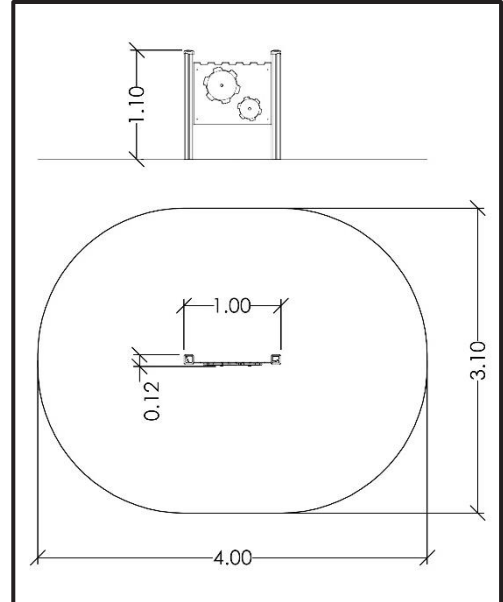

G415

Interactive Playground Equipment “Sound Panel”

INFORMATION ABOUT PRODUCT

Minimum Space	400x310x290 cm
Impact Protection net	10,5 m ²
Dimensions	100x12 cm
Overall Height	110 cm
Free falling height	<60 cm
Foundations	2 pcs
Availability of spare parts	YES
Product complies with EN 1176	YES
Age range	1,5-14
Amount of users	2

MATERIALS

- Posts: Laminated pine wood 95x95mm / Hot Dip Galvanized and powder coated Steel
- Post cups made of Fiber - Reinforced Plastic
- Panels: HPL 12mm (EXT)
- Metal Parts (colored): Hot Dip Galvanized and powder coated Steel
- Metal Parts (non - colored): Hot Dip Galvanized (plain) or Stainless Steel (304 / 316L)
- All other plastic elements: Fiber reinforced plastic
- Fasteners: Electroplated coated or Stainless Steel (304 / 316L)