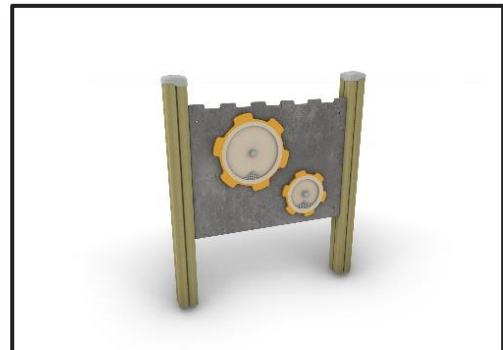

G415

Interactive Playground Equipment “Sound Panel”

INFORMATION ABOUT PRODUCT

Minimum Space	400x310x290 cm
Impact Protection net	10,5 m ²
Dimensions	100x12 cm
Overall Height	110 cm
Free falling height	<60 cm
Foundations	2 pcs
Availability of spare parts	YES
Product complies with EN 1176	YES
Age range	1,5-14
Amount of users	2

MATERIALS

- Posts: Laminated pine wood 95x95mm / Hot Dip Galvanized and powder coated Steel
- Post cups made of Fiber - Reinforced Plastic
- Panels: HPL 12mm (EXT)
- Metal Parts (colored): Hot Dip Galvanized and powder coated Steel
- Metal Parts (non - colored): Hot Dip Galvanized (plain) or Stainless Steel (304 / 316L)
- All other plastic elements: Fiber reinforced plastic
- Fasteners: Electroplated coated or Stainless Steel (304 / 316L)