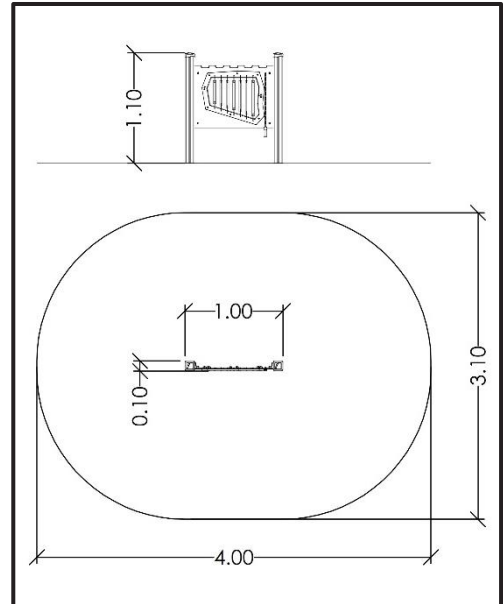

### INFORMATION ABOUT PRODUCT

Minimum Space	400x310x290 cm
Impact Protection net	10,5 m <sup>2</sup>
Dimensions	100x10 cm
Overall Height	110 cm
Free falling height	<60 cm
Foundations	2 pcs
Availability of spare parts	YES
Product complies with EN 1176	YES
Age range	1,5-14
Amount of users	2

### MATERIALS

- Posts: Laminated pine wood 95x95mm / Hot Dip Galvanized and powder coated Steel
- Post cups made of Fiber - Reinforced Plastic
- Panels: HPL 12mm (EXT)
- Metal Parts (colored): Hot Dip Galvanized and powder coated Steel
- Metal Parts (non - colored): Hot Dip Galvanized (plain) or Stainless Steel (304 / 316L)
- All other plastic elements: Fiber reinforced plastic
- Fasteners: Electroplated coated or Stainless Steel (304 / 316L)