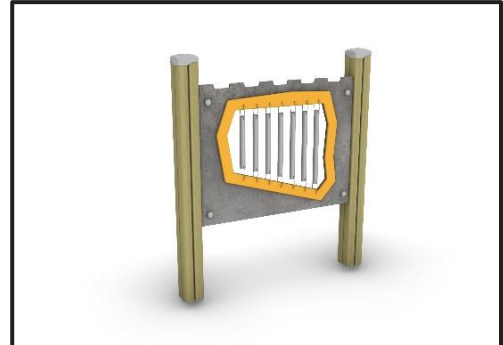

## Interactive Playground Equipment “Glockenspiel”

### INFORMATION ABOUT PRODUCT

Minimum Space	400x310x290 cm
Impact Protection net	10,5 m <sup>2</sup>
Dimensions	100x10 cm
Overall Height	110 cm
Free falling height	<60 cm
Foundations	2 pcs
Availability of spare parts	YES
Product complies with EN 1176	YES
Age range	1,5-14
Amount of users	2

### MATERIALS

- Posts: Laminated pine wood 95x95mm / Hot Dip Galvanized and powder coated Steel
- Post cups made of Fiber - Reinforced Plastic
- Panels: HPL 12mm (EXT)
- Metal Parts (colored): Hot Dip Galvanized and powder coated Steel
- Metal Parts (non - colored): Hot Dip Galvanized (plain) or Stainless Steel (304 / 316L)
- All other plastic elements: Fiber reinforced plastic
- Fasteners: Electroplated coated or Stainless Steel (304 / 316L)