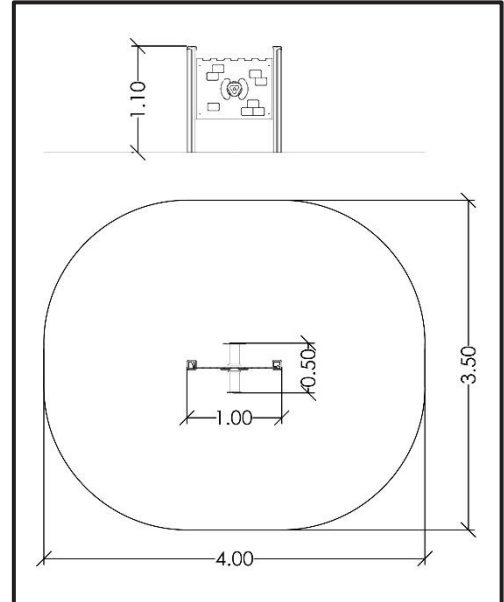

G412

Interactive Playground Equipment “Kaleidoscope”

INFORMATION ABOUT PRODUCT

Minimum Space	400x350x290 cm
Impact Protection net	12m ²
Dimensions	100x50 cm
Overall Height	110 cm
Free falling height	<60 cm
Foundations	2 pcs
Availability of spare parts	YES
Product complies with EN 1176	YES
Age range	1,5-14
Amount of users	1

MATERIALS

- Posts: Laminated pine wood 95x95mm / Hot Dip Galvanized and powder coated Steel
- Post cups made of Fiber - Reinforced Plastic
- Panels: HPL 12mm (EXT)
- Metal Parts (colored): Hot Dip Galvanized and powder coated Steel
- Metal Parts (non - colored): Hot Dip Galvanized (plain) or Stainless Steel (304 / 316L)
- All other plastic elements: Fiber reinforced plastic
- Fasteners: Electroplated coated or Stainless Steel (304 / 316L)