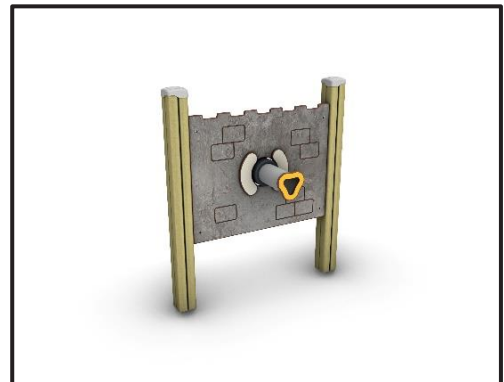

G412

Interactive Playground Equipment “Kaleidoscope”

INFORMATION ABOUT PRODUCT

Minimum Space	400x350x290 cm
Impact Protection net	12m ²
Dimensions	100x50 cm
Overall Height	110 cm
Free falling height	<60 cm
Foundations	2 pcs
Availability of spare parts	YES
Product complies with EN 1176	YES
Age range	1,5-14
Amount of users	1

MATERIALS

- Posts: Laminated pine wood 95x95mm / Hot Dip Galvanized and powder coated Steel
- Post cups made of Fiber - Reinforced Plastic
- Panels: HPL 12mm (EXT)
- Metal Parts (colored): Hot Dip Galvanized and powder coated Steel
- Metal Parts (non - colored): Hot Dip Galvanized (plain) or Stainless Steel (304 / 316L)
- All other plastic elements: Fiber reinforced plastic
- Fasteners: Electroplated coated or Stainless Steel (304 / 316L)