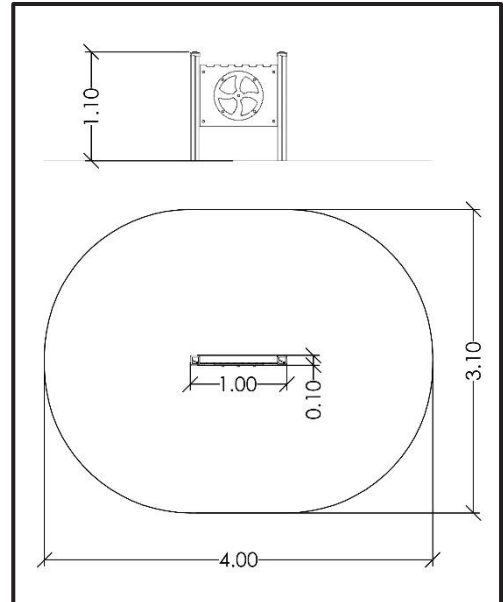

### INFORMATION ABOUT PRODUCT

Minimum Space	400x310x290 cm
Impact Protection net	10,5 m <sup>2</sup>
Dimensions	100x10 cm
Overall Height	110cm
Free falling height	<60 cm
Foundations	2 pcs
Availability of spare parts	YES
Product complies with EN 1176	YES
Age range	1,5-14
Amount of users	2

### MATERIALS

- Posts: Laminated pine wood 95x95mm / Hot Dip Galvanized and powder coated Steel
- Post cups made of Fiber - Reinforced Plastic
- Panels: HPL 12mm (EXT)
- Metal Parts (colored): Hot Dip Galvanized and powder coated Steel
- Metal Parts (non - colored): Hot Dip Galvanized (plain) or Stainless Steel (304 / 316L)
- All other plastic elements: Fiber reinforced plastic
- Fasteners: Electroplated coated or Stainless Steel (304 / 316L)