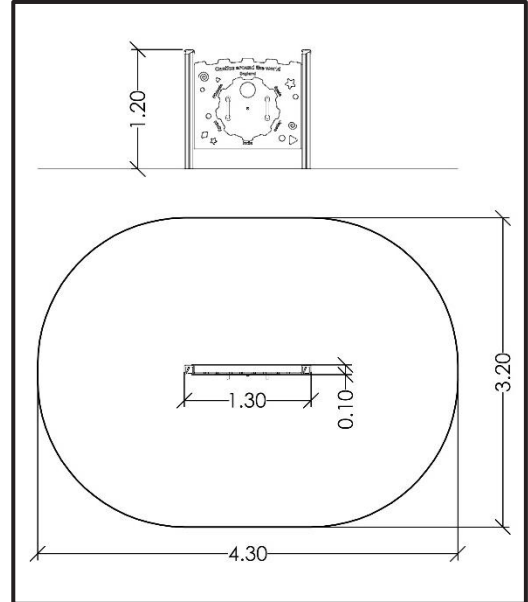

### INFORMATION ABOUT PRODUCT

Minimum Space	430x320x300 cm
Impact Protection net	11,6 m <sup>2</sup>
Dimensions	130x10 cm
Overall Height	120 cm
Free falling height	<60 cm
Foundations	2 pcs
Availability of spare parts	YES
Product complies with EN 1176	YES
Age range	1,5-14
Amount of users	2

### MATERIALS

- Posts: Laminated pine wood 95x95mm / Hot Dip Galvanized and powder coated Steel
- Post cups made of Fiber - Reinforced Plastic
- Panels: HPL 12mm (EXT)
- Metal Parts (colored): Hot Dip Galvanized and powder coated Steel
- Metal Parts (non - colored): Hot Dip Galvanized (plain) or Stainless Steel (304 / 316L)
- All other plastic elements: Fiber reinforced plastic
- Fasteners: Electroplated coated or Stainless Steel (304 / 316L)