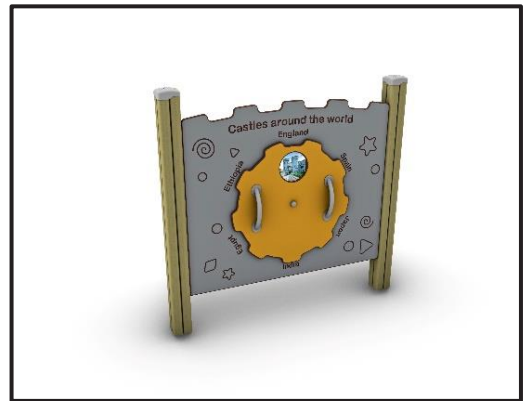

MATERIALS

- Posts: Laminated pine wood 95x95mm / Hot Dip Galvanized and powder coated Steel
- Post cups made of Fiber - Reinforced Plastic
- Panels: HPL 12mm (EXT)
- Metal Parts (colored): Hot Dip Galvanized and powder coated Steel
- Metal Parts (non - colored): Hot Dip Galvanized (plain) or Stainless Steel (304 / 316L)
- All other plastic elements: Fiber reinforced plastic
- Fasteners: Electroplated coated or Stainless Steel (304 / 316L)