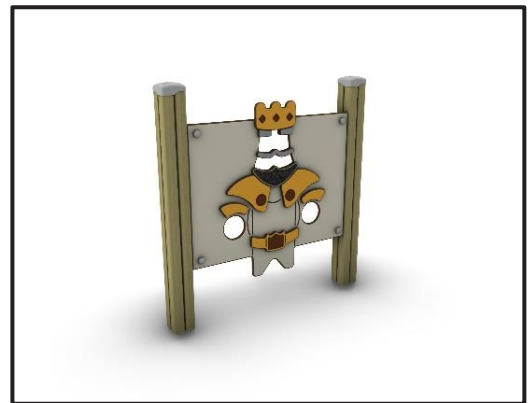

G407

Interactive Playground Equipment “King Panel”

INFORMATION ABOUT PRODUCT

Minimum Space	400x310x290 cm
Impact Protection net	10,5 m ²
Dimensions	100x10 cm
Overall Height	110 cm
Free falling height	90 cm
Foundations	2 pcs
Availability of spare parts	YES
Product complies with EN 1176	YES
Age range	1,5-14
Amount of users	2

MATERIALS

- Posts: Laminated pine wood 95x95mm / Hot Dip Galvanized and powder coated Steel
- Post cups made of Fiber - Reinforced Plastic
- Panels: HPL 12mm (EXT)
- Metal Parts (colored): Hot Dip Galvanized and powder coated Steel
- Metal Parts (non - colored): Hot Dip Galvanized (plain) or Stainless Steel (304 / 316L)
- All other plastic elements: Fiber reinforced plastic
- Fasteners: Electroplated coated or Stainless Steel (304 / 316L)