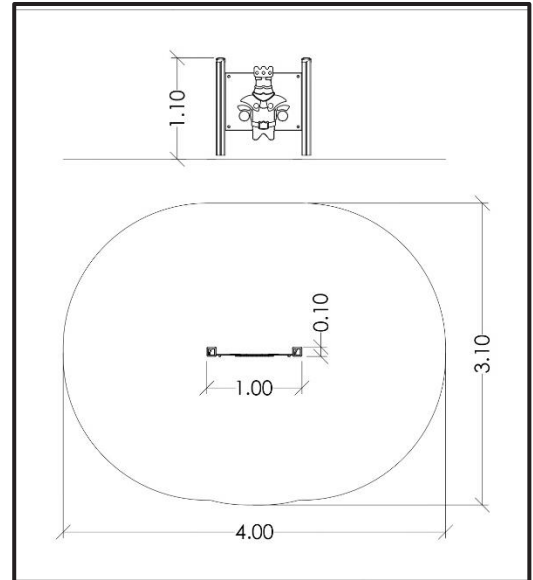

G407

Interactive Playground Equipment “King Panel”

INFORMATION ABOUT PRODUCT

Minimum Space	400x310x290 cm
Impact Protection net	10,5 m ²
Dimensions	100x10 cm
Overall Height	110 cm
Free falling height	90 cm
Foundations	2 pcs
Availability of spare parts	YES
Product complies with EN 1176	YES
Age range	1,5-14
Amount of users	2

MATERIALS

- Posts: Laminated pine wood 95x95mm / Hot Dip Galvanized and powder coated Steel
- Post cups made of Fiber - Reinforced Plastic
- Panels: HPL 12mm (EXT)
- Metal Parts (colored): Hot Dip Galvanized and powder coated Steel
- Metal Parts (non - colored): Hot Dip Galvanized (plain) or Stainless Steel (304 / 316L)
- All other plastic elements: Fiber reinforced plastic
- Fasteners: Electroplated coated or Stainless Steel (304 / 316L)