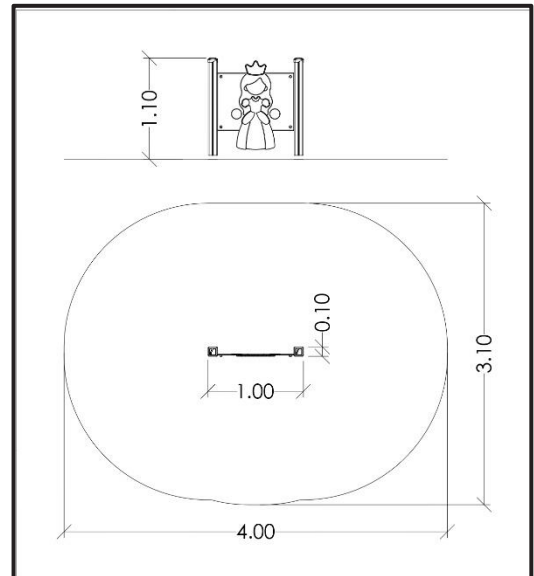

### INFORMATION ABOUT PRODUCT

Minimum Space	400x310x290 cm
Impact Protection net	10,5 m <sup>2</sup>
Dimensions	100x10 cm
Overall Height	110 cm
Free falling height	90 cm
Foundations	2 pcs
Availability of spare parts	YES
Product complies with EN 1176	YES
Age range	1,5-14
Amount of users	2