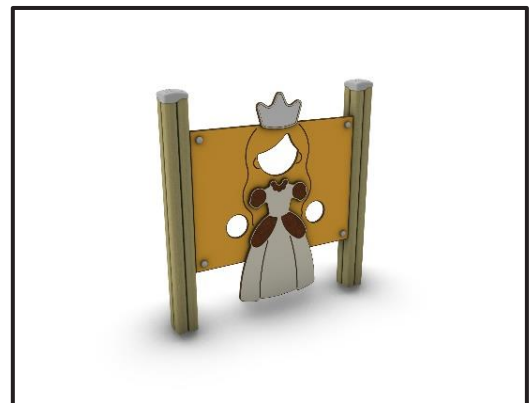

MATERIALS

- Posts: Laminated pine wood 95x95mm / Hot Dip Galvanized and powder coated Steel
- Post cups made of Fiber - Reinforced Plastic
- Panels: HPL 12mm (EXT)
- Metal Parts (colored): Hot Dip Galvanized and powder coated Steel
- Metal Parts (non - colored): Hot Dip Galvanized (plain) or Stainless Steel (304 / 316L)
- All other plastic elements: Fiber reinforced plastic
- Fasteners: Electroplated coated or Stainless Steel (304 / 316L)