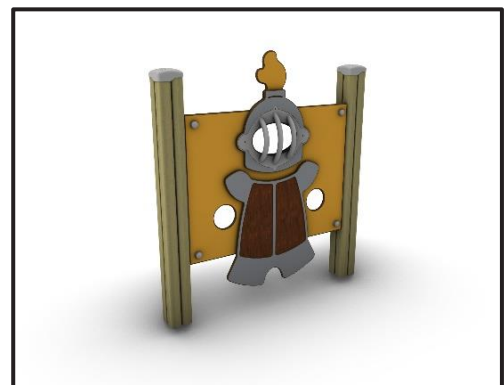

G405

Interactive Playground Equipment “Knight Panel”

INFORMATION ABOUT PRODUCT

Minimum Space	400x310x290 cm
Impact Protection net	10,5 m ²
Dimensions	100x10 cm
Overall Height	110 cm
Free falling height	90 cm
Foundations	2 pcs
Largest section	100x10x110 cm
Heaviest section	45 kg
Availability of spare parts	YES
Product complies with EN 1176	YES
Age range	1,5-14
Amount of users	2

MATERIALS

- Posts: Laminated pine wood 95x95mm / Hot Dip Galvanized and powder coated Steel
- Post cups made of Fiber - Reinforced Plastic
- Panels: HPL 12mm (EXT)
- Metal Parts (colored): Hot Dip Galvanized and powder coated Steel
- Metal Parts (non - colored): Hot Dip Galvanized (plain) or Stainless Steel (304 / 316L)
- All other plastic elements: Fiber reinforced plastic
- Fasteners: Electroplated coated or Stainless Steel (304 / 316L)