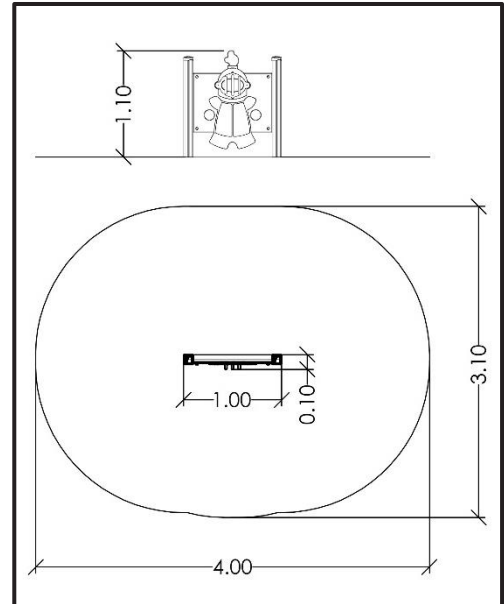

G405

Interactive Playground Equipment “Knight Panel”

INFORMATION ABOUT PRODUCT

Minimum Space	400x310x290 cm
Impact Protection net	10,5 m ²
Dimensions	100x10 cm
Overall Height	110 cm
Free falling height	90 cm
Foundations	2 pcs
Largest section	100x10x110 cm
Heaviest section	45 kg
Availability of spare parts	YES
Product complies with EN 1176	YES
Age range	1,5-14
Amount of users	2

MATERIALS

- Posts: Laminated pine wood 95x95mm / Hot Dip Galvanized and powder coated Steel
- Post cups made of Fiber - Reinforced Plastic
- Panels: HPL 12mm (EXT)
- Metal Parts (colored): Hot Dip Galvanized and powder coated Steel
- Metal Parts (non - colored): Hot Dip Galvanized (plain) or Stainless Steel (304 / 316L)
- All other plastic elements: Fiber reinforced plastic
- Fasteners: Electroplated coated or Stainless Steel (304 / 316L)