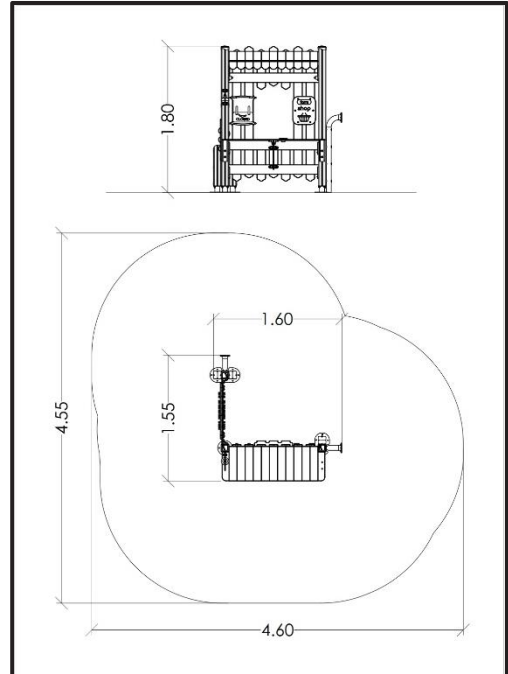

### INFORMATION ABOUT PRODUCT

Minimum Space	460x455x360 cm
Impact Protection net	16,4 m <sup>2</sup>
Dimensions	160x155 cm
Overall Height	180 cm
Free falling height	<60 cm
Foundations	3 pcs
Availability of spare parts	YES
Product complies with EN 1176	YES
Age range	1,5-14
Amount of users	4