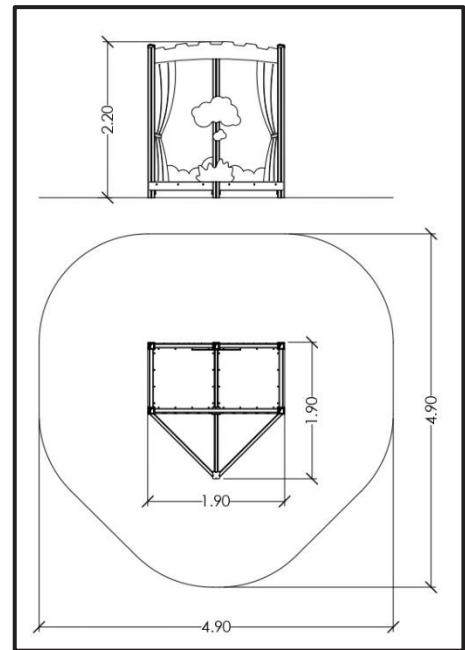

G402

Interactive Playground Equipment “Small Stage”

INFORMATION ABOUT PRODUCT

Minimum Space	490x490x400 cm
Impact Protection net	19,5 m ²
Dimensions	190x190 cm
Overall Height	220 cm
Free falling height	<60 cm
Foundations	7 pcs
Availability of spare parts	YES
Product complies with EN 1176	YES
Age range	1,5-14
Amount of users	4

MATERIALS

- Posts: Laminated pine wood 95x95mm / Hot Dip Galvanized and powder coated Steel
- Post cups made of Fiber - Reinforced Plastic
- Panels: HPL 12mm (EXT)
- Metal Parts (colored): Hot Dip Galvanized and powder coated Steel
- Metal Parts (non - colored): Hot Dip Galvanized (plain) or Stainless Steel (304 / 316L)
- All other plastic elements: Fiber reinforced plastic
- Fasteners: Electroplated coated or Stainless Steel (304 / 316L)