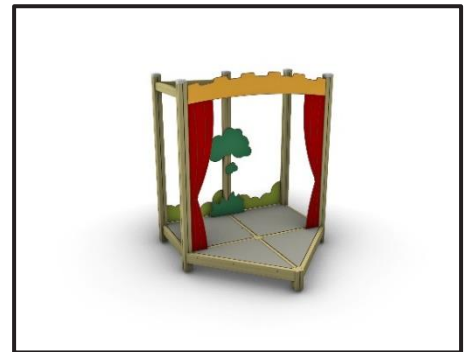

G402

Interactive Playground Equipment “Small Stage”

INFORMATION ABOUT PRODUCT

Minimum Space	490x490x400 cm
Impact Protection net	19,5 m ²
Dimensions	190x190 cm
Overall Height	220 cm
Free falling height	<60 cm
Foundations	7 pcs
Availability of spare parts	YES
Product complies with EN 1176	YES
Age range	1,5-14
Amount of users	4

MATERIALS

- Posts: Laminated pine wood 95x95mm / Hot Dip Galvanized and powder coated Steel
- Post cups made of Fiber - Reinforced Plastic
- Panels: HPL 12mm (EXT)
- Metal Parts (colored): Hot Dip Galvanized and powder coated Steel
- Metal Parts (non - colored): Hot Dip Galvanized (plain) or Stainless Steel (304 / 316L)
- All other plastic elements: Fiber reinforced plastic
- Fasteners: Electroplated coated or Stainless Steel (304 / 316L)