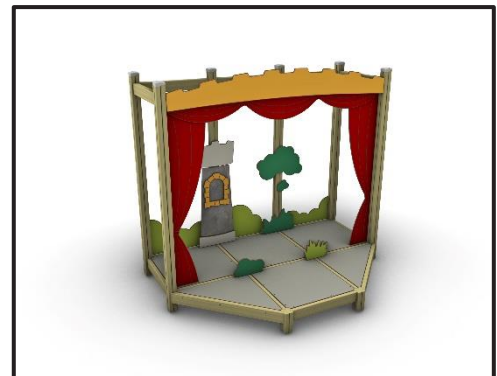

G401

Interactive Playground Equipment “Big Stage”

INFORMATION ABOUT PRODUCT

Minimum Space	580x490x430 cm
Impact Protection net	22,6 m ²
Dimensions	280x190 cm
Overall Height	250 cm
Free falling height	<60 cm
Foundations	10 pcs
Availability of spare parts	YES
Product complies with EN 1176	YES
Age range	1,5-14
Amount of users	6

MATERIALS

- Posts: Laminated pine wood 95x95mm / Hot Dip Galvanized and powder coated Steel
- Post cups made of Fiber - Reinforced Plastic
- Panels: HPL 12mm (EXT)
- Metal Parts (colored): Hot Dip Galvanized and powder coated Steel
- Metal Parts (non - colored): Hot Dip Galvanized (plain) or Stainless Steel (304 / 316L)
- All other plastic elements: Fiber reinforced plastic
- Fasteners: Electroplated coated or Stainless Steel (304 / 316L)