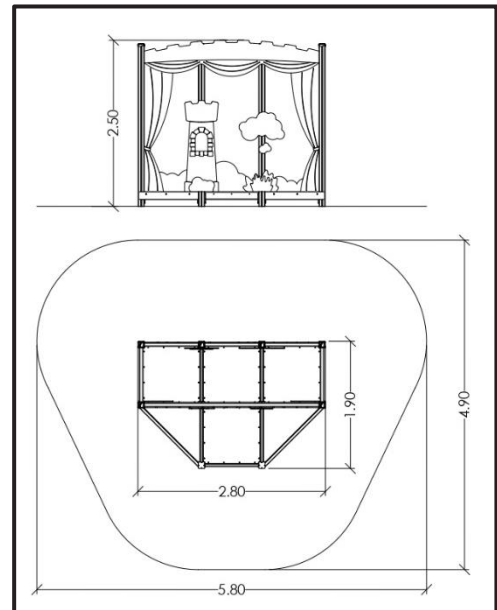

G401

Interactive Playground Equipment “Big Stage”

INFORMATION ABOUT PRODUCT

Minimum Space	580x490x430 cm
Impact Protection net	22,6 m ²
Dimensions	280x190 cm
Overall Height	250 cm
Free falling height	<60 cm
Foundations	10 pcs
Availability of spare parts	YES
Product complies with EN 1176	YES
Age range	1,5-14
Amount of users	6

MATERIALS

- Posts: Laminated pine wood 95x95mm / Hot Dip Galvanized and powder coated Steel
- Post cups made of Fiber - Reinforced Plastic
- Panels: HPL 12mm (EXT)
- Metal Parts (colored): Hot Dip Galvanized and powder coated Steel
- Metal Parts (non - colored): Hot Dip Galvanized (plain) or Stainless Steel (304 / 316L)
- All other plastic elements: Fiber reinforced plastic
- Fasteners: Electroplated coated or Stainless Steel (304 / 316L)