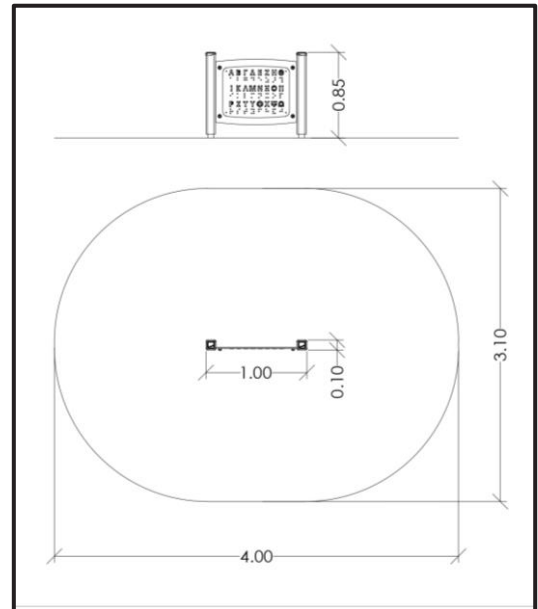

G103

Interactive Playground Equipment

INFORMATION ABOUT PRODUCT

Minimum Space	400x310x265 cm
Impact Protection net	10,5 m ²
Dimensions	100x10cm
Overall Height	85 cm
Free falling height	<60 cm
Foundations	2 pcs
Availability of spare parts	YES
Product complies with EN 1176	YES
Age range	1,5-14
Amount of users	18

MATERIALS

- Posts: Laminated pine wood 95x95mm / Hot Dip Galvanized and powder coated Steel
- Post cups made of Fiber - Reinforced Plastic
- Panels: HPL 12mm (EXT)
- Metal Parts (colored): Hot Dip Galvanized and powder coated Steel
- Metal Parts (non - colored): Hot Dip Galvanized (plain) or Stainless Steel (304 / 316L)
- All other plastic elements: Fiber reinforced plastic
- Fasteners: Electroplated coated or Stainless Steel (304 / 316L)