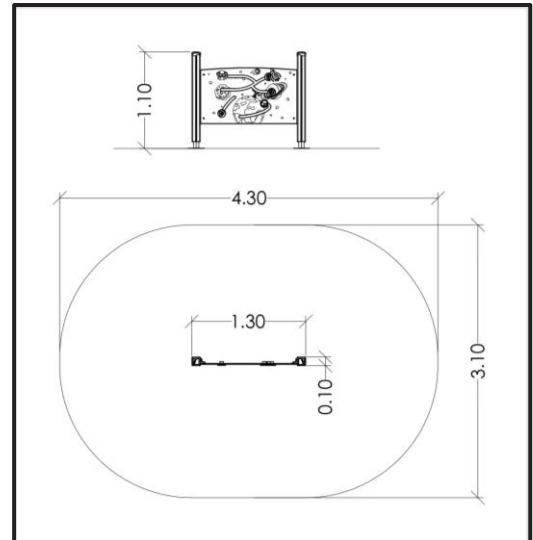

G034

Interactive Playground Equipment

INFORMATION ABOUT PRODUCT

Minimum Space	430x310x290 cm
Impact Protection net	11,40 m ²
Dimensions	130x10 cm
Overall Height	110 cm
Free falling height	<60 cm
Foundations	2 pcs
Availability of spare parts	YES
Product complies with EN 1176	YES
Age range	1,5-14
Amount of users	2

MATERIALS

- Posts: Laminated pine wood 95x95mm / Hot Dip Galvanized and powder coated Steel
- Post cups made of Fiber - Reinforced Plastic
- Panels: HPL 12mm (EXT)
- Metal Parts (colored): Hot Dip Galvanized and powder coated Steel
- Metal Parts (non - colored): Hot Dip Galvanized (plain) or Stainless Steel (304 / 316L)
- All other plastic elements: Fiber reinforced plastic
- Fasteners: Electroplated coated or Stainless Steel (304 / 316L)