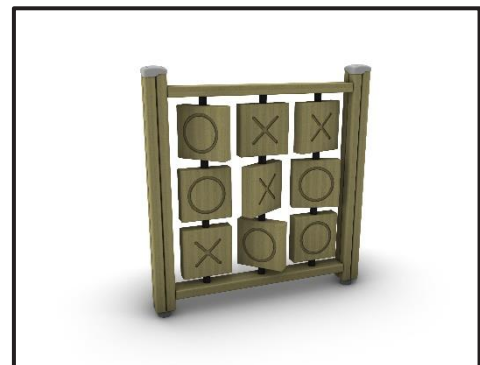

G032

Interactive Playground Equipment

INFORMATION ABOUT PRODUCT

Minimum Space	410x310x300 cm
Impact Protection net	10,80 m ²
Dimensions	110x10 cm
Overall Height	120 cm
Free falling height	<60 cm
Foundations	2 pcs
Availability of spare parts	YES
Product complies with EN 1176	YES
Age range	1,5-14
Amount of users	2

MATERIALS

- Posts: Laminated pine wood 95x95mm / Hot Dip Galvanized and powder coated Steel
- Post cups made of Fiber - Reinforced Plastic
- Panels: HPL 12mm (EXT)
- Metal Parts (colored): Hot Dip Galvanized and powder coated Steel
- Metal Parts (non - colored): Hot Dip Galvanized (plain) or Stainless Steel (304 / 316L)
- All other plastic elements: Fiber reinforced plastic
- Fasteners: Electroplated coated or Stainless Steel (304 / 316L)