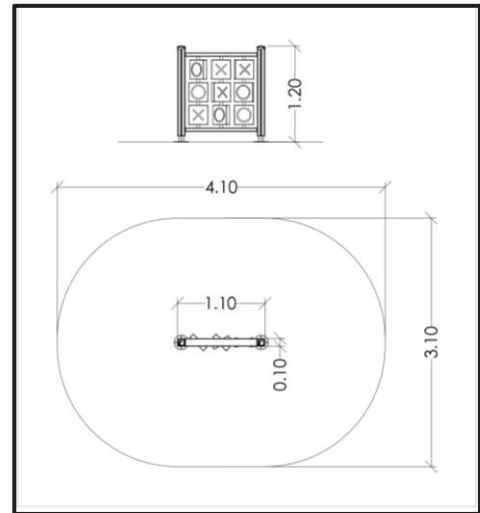

G032

Interactive Playground Equipment

INFORMATION ABOUT PRODUCT

Minimum Space	410x310x300 cm
Impact Protection net	10,80 m ²
Dimensions	110x10 cm
Overall Height	120 cm
Free falling height	<60 cm
Foundations	2 pcs
Availability of spare parts	YES
Product complies with EN 1176	YES
Age range	1,5-14
Amount of users	2

MATERIALS

- Posts: Laminated pine wood 95x95mm / Hot Dip Galvanized and powder coated Steel
- Post cups made of Fiber - Reinforced Plastic
- Panels: HPL 12mm (EXT)
- Metal Parts (colored): Hot Dip Galvanized and powder coated Steel
- Metal Parts (non - colored): Hot Dip Galvanized (plain) or Stainless Steel (304 / 316L)
- All other plastic elements: Fiber reinforced plastic
- Fasteners: Electroplated coated or Stainless Steel (304 / 316L)