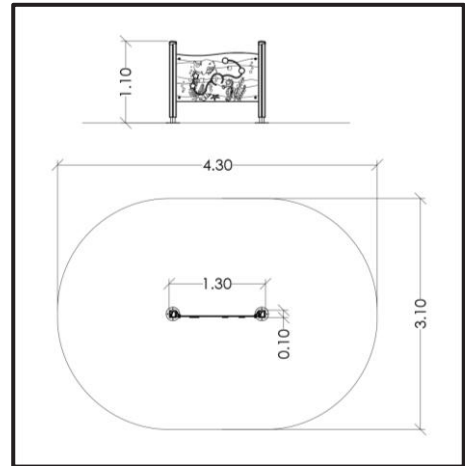

### INFORMATION ABOUT PRODUCT

Minimum Space	430x310x290 cm
Impact Protection net	11,40 m <sup>2</sup>
Dimensions	130x10 cm
Overall Height	110 cm
Free falling height	<60 cm
Foundations	2 pcs
Availability of spare parts	YES
Product complies with EN 1176	YES
Age range	1,5-14
Amount of users	2