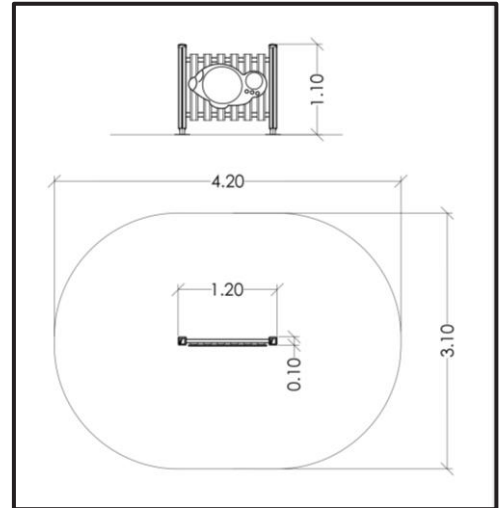

G028

Interactive Playground Equipment

INFORMATION ABOUT PRODUCT

Minimum Space	420x310x295 cm
Impact Protection net	11,10 m ²
Dimensions	120x10 cm
Overall Height	110 cm
Free falling height	<60 cm
Foundations	2 pcs
Availability of spare parts	YES
Product complies with EN 1176	YES
Age range	1,5-14
Amount of users	2

MATERIALS

- Posts: Laminated pine wood 95x95mm / Hot Dip Galvanized and powder coated Steel
- Post cups made of Fiber - Reinforced Plastic
- Panels: HPL 12mm (EXT)
- Metal Parts (colored): Hot Dip Galvanized and powder coated Steel
- Metal Parts (non - colored): Hot Dip Galvanized (plain) or Stainless Steel (304 / 316L)
- All other plastic elements: Fiber reinforced plastic
- Fasteners: Electroplated coated or Stainless Steel (304 / 316L)