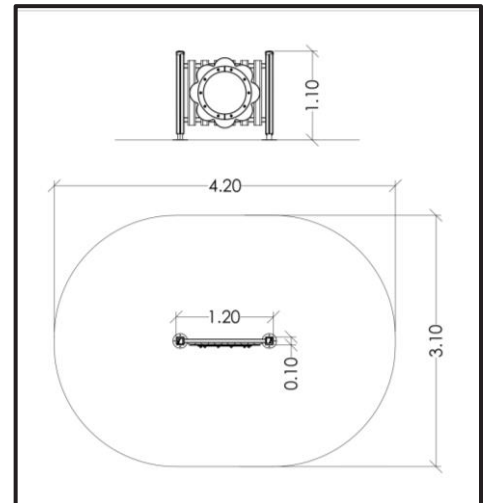

G027

Interactive Playground Equipment

INFORMATION ABOUT PRODUCT

Minimum Space	420x310x280 cm
Impact Protection net	11,10 m ²
Dimensions	120x10 cm
Overall Height	110 cm
Free falling height	<60 cm
Foundations	2 pcs
Availability of spare parts	YES
Product complies with EN 1176	YES
Age range	1,5-14
Amount of users	2

MATERIALS

- Posts: Laminated pine wood 95x95mm / Hot Dip Galvanized and powder coated Steel
- Post cups made of Fiber - Reinforced Plastic
- Panels: HPL 12mm (EXT)
- Metal Parts (colored): Hot Dip Galvanized and powder coated Steel
- Metal Parts (non - colored): Hot Dip Galvanized (plain) or Stainless Steel (304 / 316L)
- All other plastic elements: Fiber reinforced plastic
- Fasteners: Electroplated coated or Stainless Steel (304 / 316L)