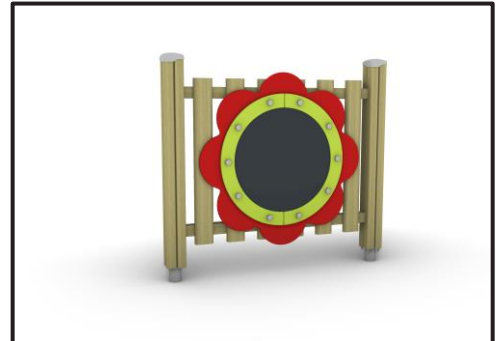

G027

Interactive Playground Equipment

INFORMATION ABOUT PRODUCT

Minimum Space	420x310x280 cm
Impact Protection net	11,10 m ²
Dimensions	120x10 cm
Overall Height	110 cm
Free falling height	<60 cm
Foundations	2 pcs
Availability of spare parts	YES
Product complies with EN 1176	YES
Age range	1,5-14
Amount of users	2

MATERIALS

- Posts: Laminated pine wood 95x95mm / Hot Dip Galvanized and powder coated Steel
- Post cups made of Fiber - Reinforced Plastic
- Panels: HPL 12mm (EXT)
- Metal Parts (colored): Hot Dip Galvanized and powder coated Steel
- Metal Parts (non - colored): Hot Dip Galvanized (plain) or Stainless Steel (304 / 316L)
- All other plastic elements: Fiber reinforced plastic
- Fasteners: Electroplated coated or Stainless Steel (304 / 316L)