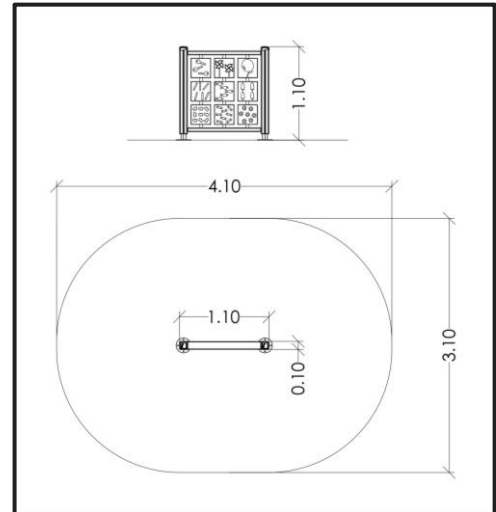

G011

Interactive Playground Equipment

INFORMATION ABOUT PRODUCT

Minimum Space	410x310x290 cm
Impact Protection net	10,80 m ²
Dimensions	110x10 cm
Overall Height	110 cm
Free falling height	<60 cm
Foundations	2 pcs
Availability of spare parts	YES
Product complies with EN 1176	YES
Age range	1,5-14
Amount of users	2

MATERIALS

- Posts: Laminated pine wood 95x95mm / Hot Dip Galvanized and powder coated Steel
- Post cups made of Fiber - Reinforced Plastic
- Panels: HPL 12mm (EXT)
- Metal Parts (colored): Hot Dip Galvanized and powder coated Steel
- Metal Parts (non - colored): Hot Dip Galvanized (plain) or Stainless Steel (304 / 316L)
- All other plastic elements: Fiber reinforced plastic
- Fasteners: Electroplated coated or Stainless Steel (304 / 316L)