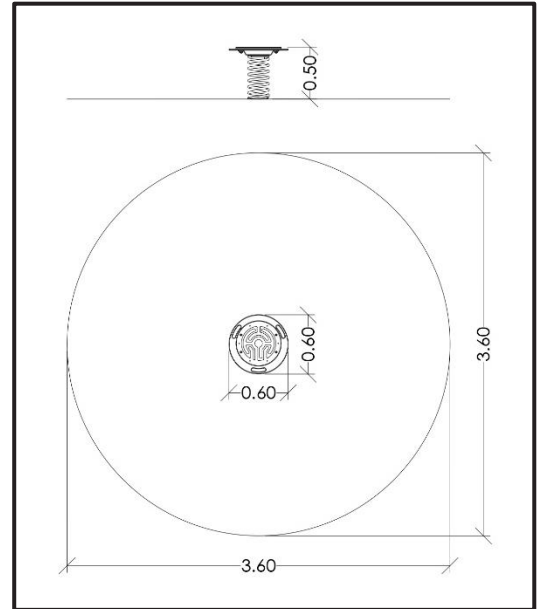

### INFORMATION ABOUT PRODUCT

Minimum Space	360x360x230 cm
Impact Protection net	9,9 m <sup>2</sup>
Dimensions	60x60 cm
Overall Height	50 cm
Free falling height	<60 cm
Foundations	1 pcs
Availability of spare parts	YES
Product complies with EN 1176	YES
Age range	1,5-14
Amount of users	3

### MATERIALS

- Posts: Laminated pine wood 95x95mm / Hot Dip Galvanized and powder coated Steel
- Post cups made of Fiber - Reinforced Plastic
- Panels: HPL 12mm (EXT)
- Metal Parts (colored): Hot Dip Galvanized and powder coated Steel
- Metal Parts (non - colored): Hot Dip Galvanized (plain) or Stainless Steel (304 / 316L)
- All other plastic elements: Fiber reinforced plastic
- Fasteners: Electroplated coated or Stainless Steel (304 / 316L)