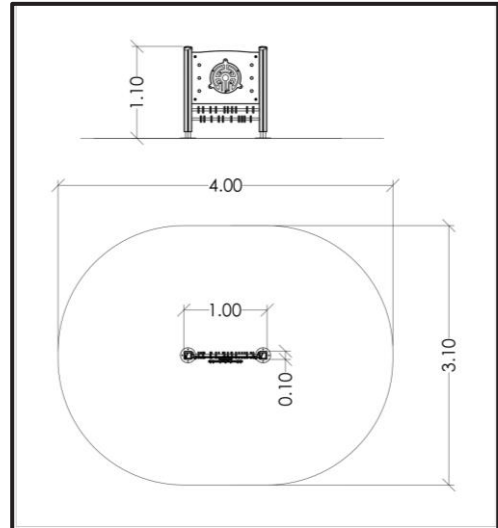

G006

Interactive Playground Equipment

INFORMATION ABOUT PRODUCT

Minimum Space	400x310x290 cm
Impact Protection net	10,45 m ²
Dimensions	100x10 cm
Overall Height	110 cm
Free falling height	<60 cm
Foundations	2 pcs
Availability of spare parts	YES
Product complies with EN 1176	YES
Age range	1,5-14
Amount of users	2

MATERIALS

- Posts: Laminated pine wood 95x95mm / Hot Dip Galvanized and powder coated Steel
- Post cups made of Fiber - Reinforced Plastic
- Panels: HPL 12mm (EXT)
- Metal Parts (colored): Hot Dip Galvanized and powder coated Steel
- Metal Parts (non - colored): Hot Dip Galvanized (plain) or Stainless Steel (304 / 316L)
- All other plastic elements: Fiber reinforced plastic
- Fasteners: Electroplated coated or Stainless Steel (304 / 316L)