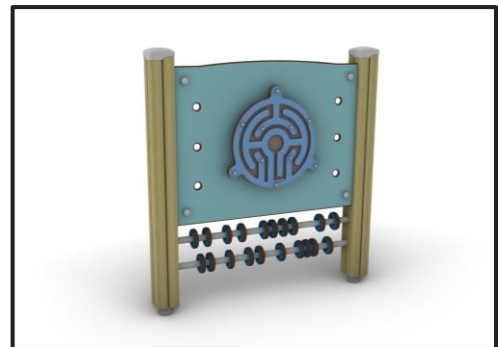

G006

Interactive Playground Equipment

INFORMATION ABOUT PRODUCT

Minimum Space	400x310x290 cm
Impact Protection net	10,45 m ²
Dimensions	100x10 cm
Overall Height	110 cm
Free falling height	<60 cm
Foundations	2 pcs
Availability of spare parts	YES
Product complies with EN 1176	YES
Age range	1,5-14
Amount of users	2

MATERIALS

- Posts: Laminated pine wood 95x95mm / Hot Dip Galvanized and powder coated Steel
- Post cups made of Fiber - Reinforced Plastic
- Panels: HPL 12mm (EXT)
- Metal Parts (colored): Hot Dip Galvanized and powder coated Steel
- Metal Parts (non - colored): Hot Dip Galvanized (plain) or Stainless Steel (304 / 316L)
- All other plastic elements: Fiber reinforced plastic
- Fasteners: Electroplated coated or Stainless Steel (304 / 316L)