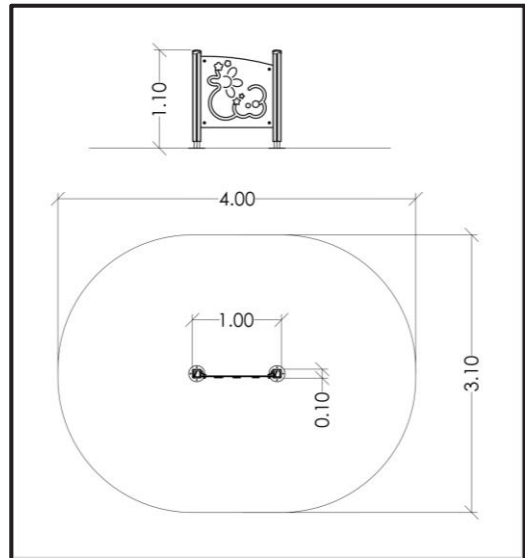

G005

Interactive Playground Equipment

INFORMATION ABOUT PRODUCT

Minimum Space	400x310x290 cm
Impact Protection net	10,45 m ²
Dimensions	100x10 cm
Overall Height	110 cm
Free falling height	<60 cm
Foundations	2 pcs
Availability of spare parts	YES
Product complies with EN 1176	YES
Age range	1,5-14
Amount of users	2

MATERIALS

- Posts: Laminated pine wood 95x95mm / Hot Dip Galvanized and powder coated Steel
- Post cups made of Fiber - Reinforced Plastic
- Panels: HPL 12mm (EXT)
- Metal Parts (colored): Hot Dip Galvanized and powder coated Steel
- Metal Parts (non - colored): Hot Dip Galvanized (plain) or Stainless Steel (304 / 316L)
- All other plastic elements: Fiber reinforced plastic
- Fasteners: Electroplated coated or Stainless Steel (304 / 316L)